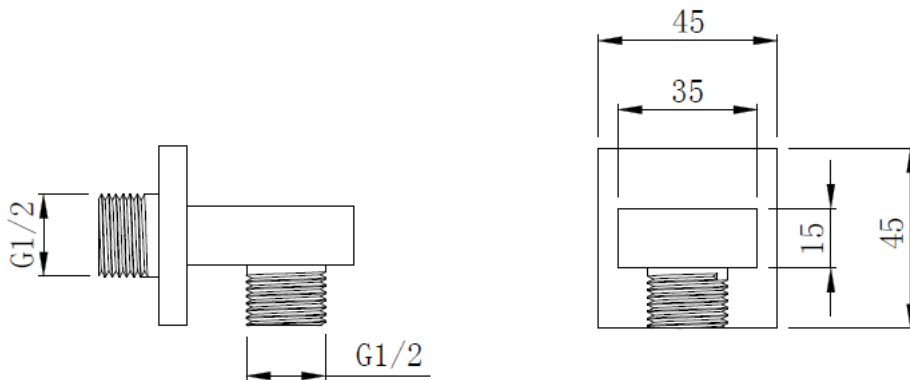

TECHNICAL DRAWING

Copyright © Rigel Technology (S) Pte Ltd. All rights reserved. Terms of Use.